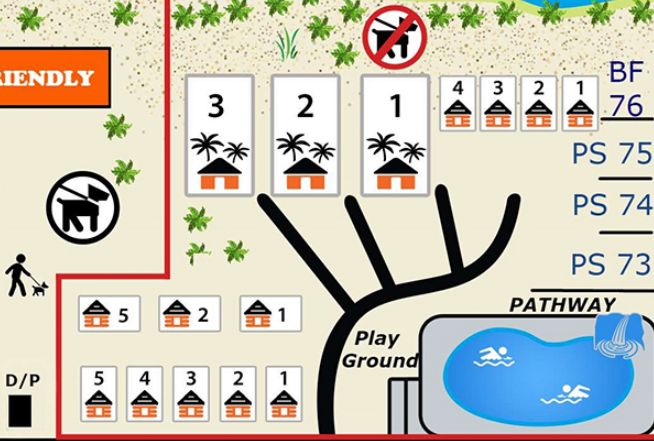

DOGS YES

DOGS NO

BEACH FRONT SITES - PET FRIENDLY

100 - 77

12-1
Ocean Grove
13-21

LS 36-26

CG 1 | 2 | 3 | 4 | 5 | 6 | 7 | 8 | 9 | 10 | 11 | 12 | 13 | 14 | 15 | 16 | 17 | 18

CAMP GROUND B.M.X TRACK BASKET BALL HOOP

PN 12 | 13 | 14 | 15 | 16 | 17 | 18 | 19 | 20 | 21

Beachfront and Powered sites Pet Friendly
 Beachfront - NO PETS
 Powered sites - NO PETS
 Powered Beachfront Ensuite Sites - NO PETS
 Powered Ensuite Sites - NO PETS

2&3 bedroom Beachfront Villas
 No Pets
 Studios and 2 bedroom waterfront cabins