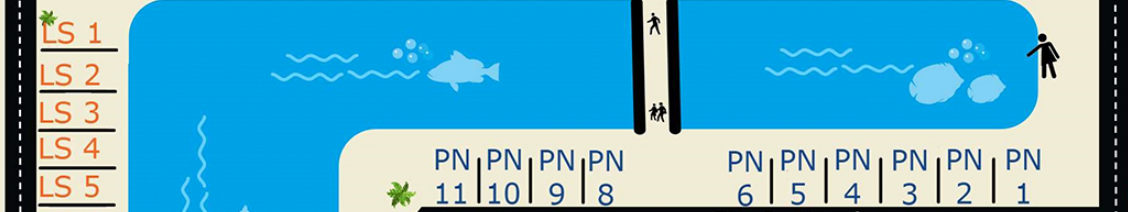

DOGS YES

DOGS NO

BEACH FRONT SITES - PET FRIENDLY

100 - 77

12-1
Ocean Grove
13-21

LS 36-26

CG 1 | 2 | 3 | 4 | 5 | 6 | 7 | 8 | 9 | 10 | 11 | 12 | 13 | 14 | 15 | 16 | 17 | 18

CAMP GROUND B.M.X TRACK BASKET BALL HOOP