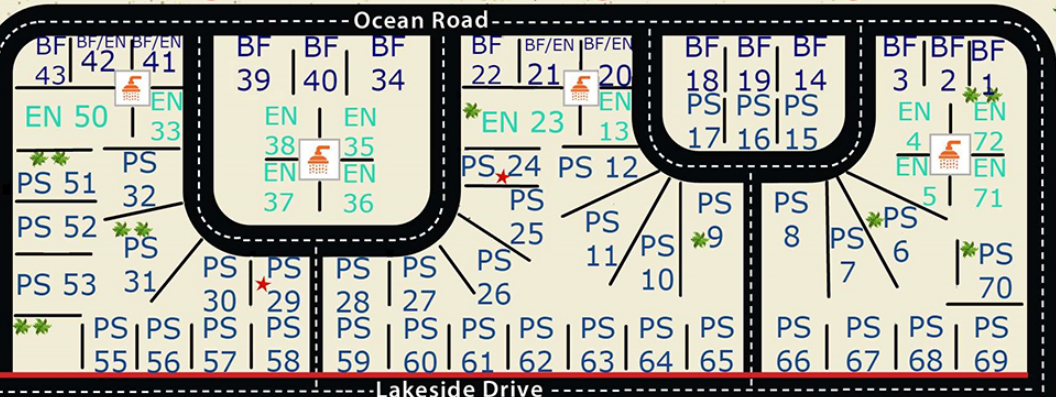

DOGS YES

DOGS NO

BEACH FRONT SITES - PET FRIENDLY

100 - 77

12-1
Ocean Grove
13-21

LS 36-26

CG 1 | 2 | 3 | 4 | 5 | 6 | 7 | 8 | 9 | 10 | 11 | 12 | 13 | 14 | 15 | 16 | 17 | 18

CAMP GROUND B.M.X TRACK BASKET BALL HOOP

PN 12 | 13 | 14 | 15 | 16 | 17 | 18 | 19 | 20 | 21

Beachfront and Powered sites Pet Friendly
 Beachfront - NO PETS
 Powered sites - NO PETS
 Powered Beachfront Ensuite Sites - NO PETS
 Powered Ensuite Sites - NO PETS

2&3 bedroom Beachfront Villas
 No Pets
 Studios and 2 bedroom waterfront cabins