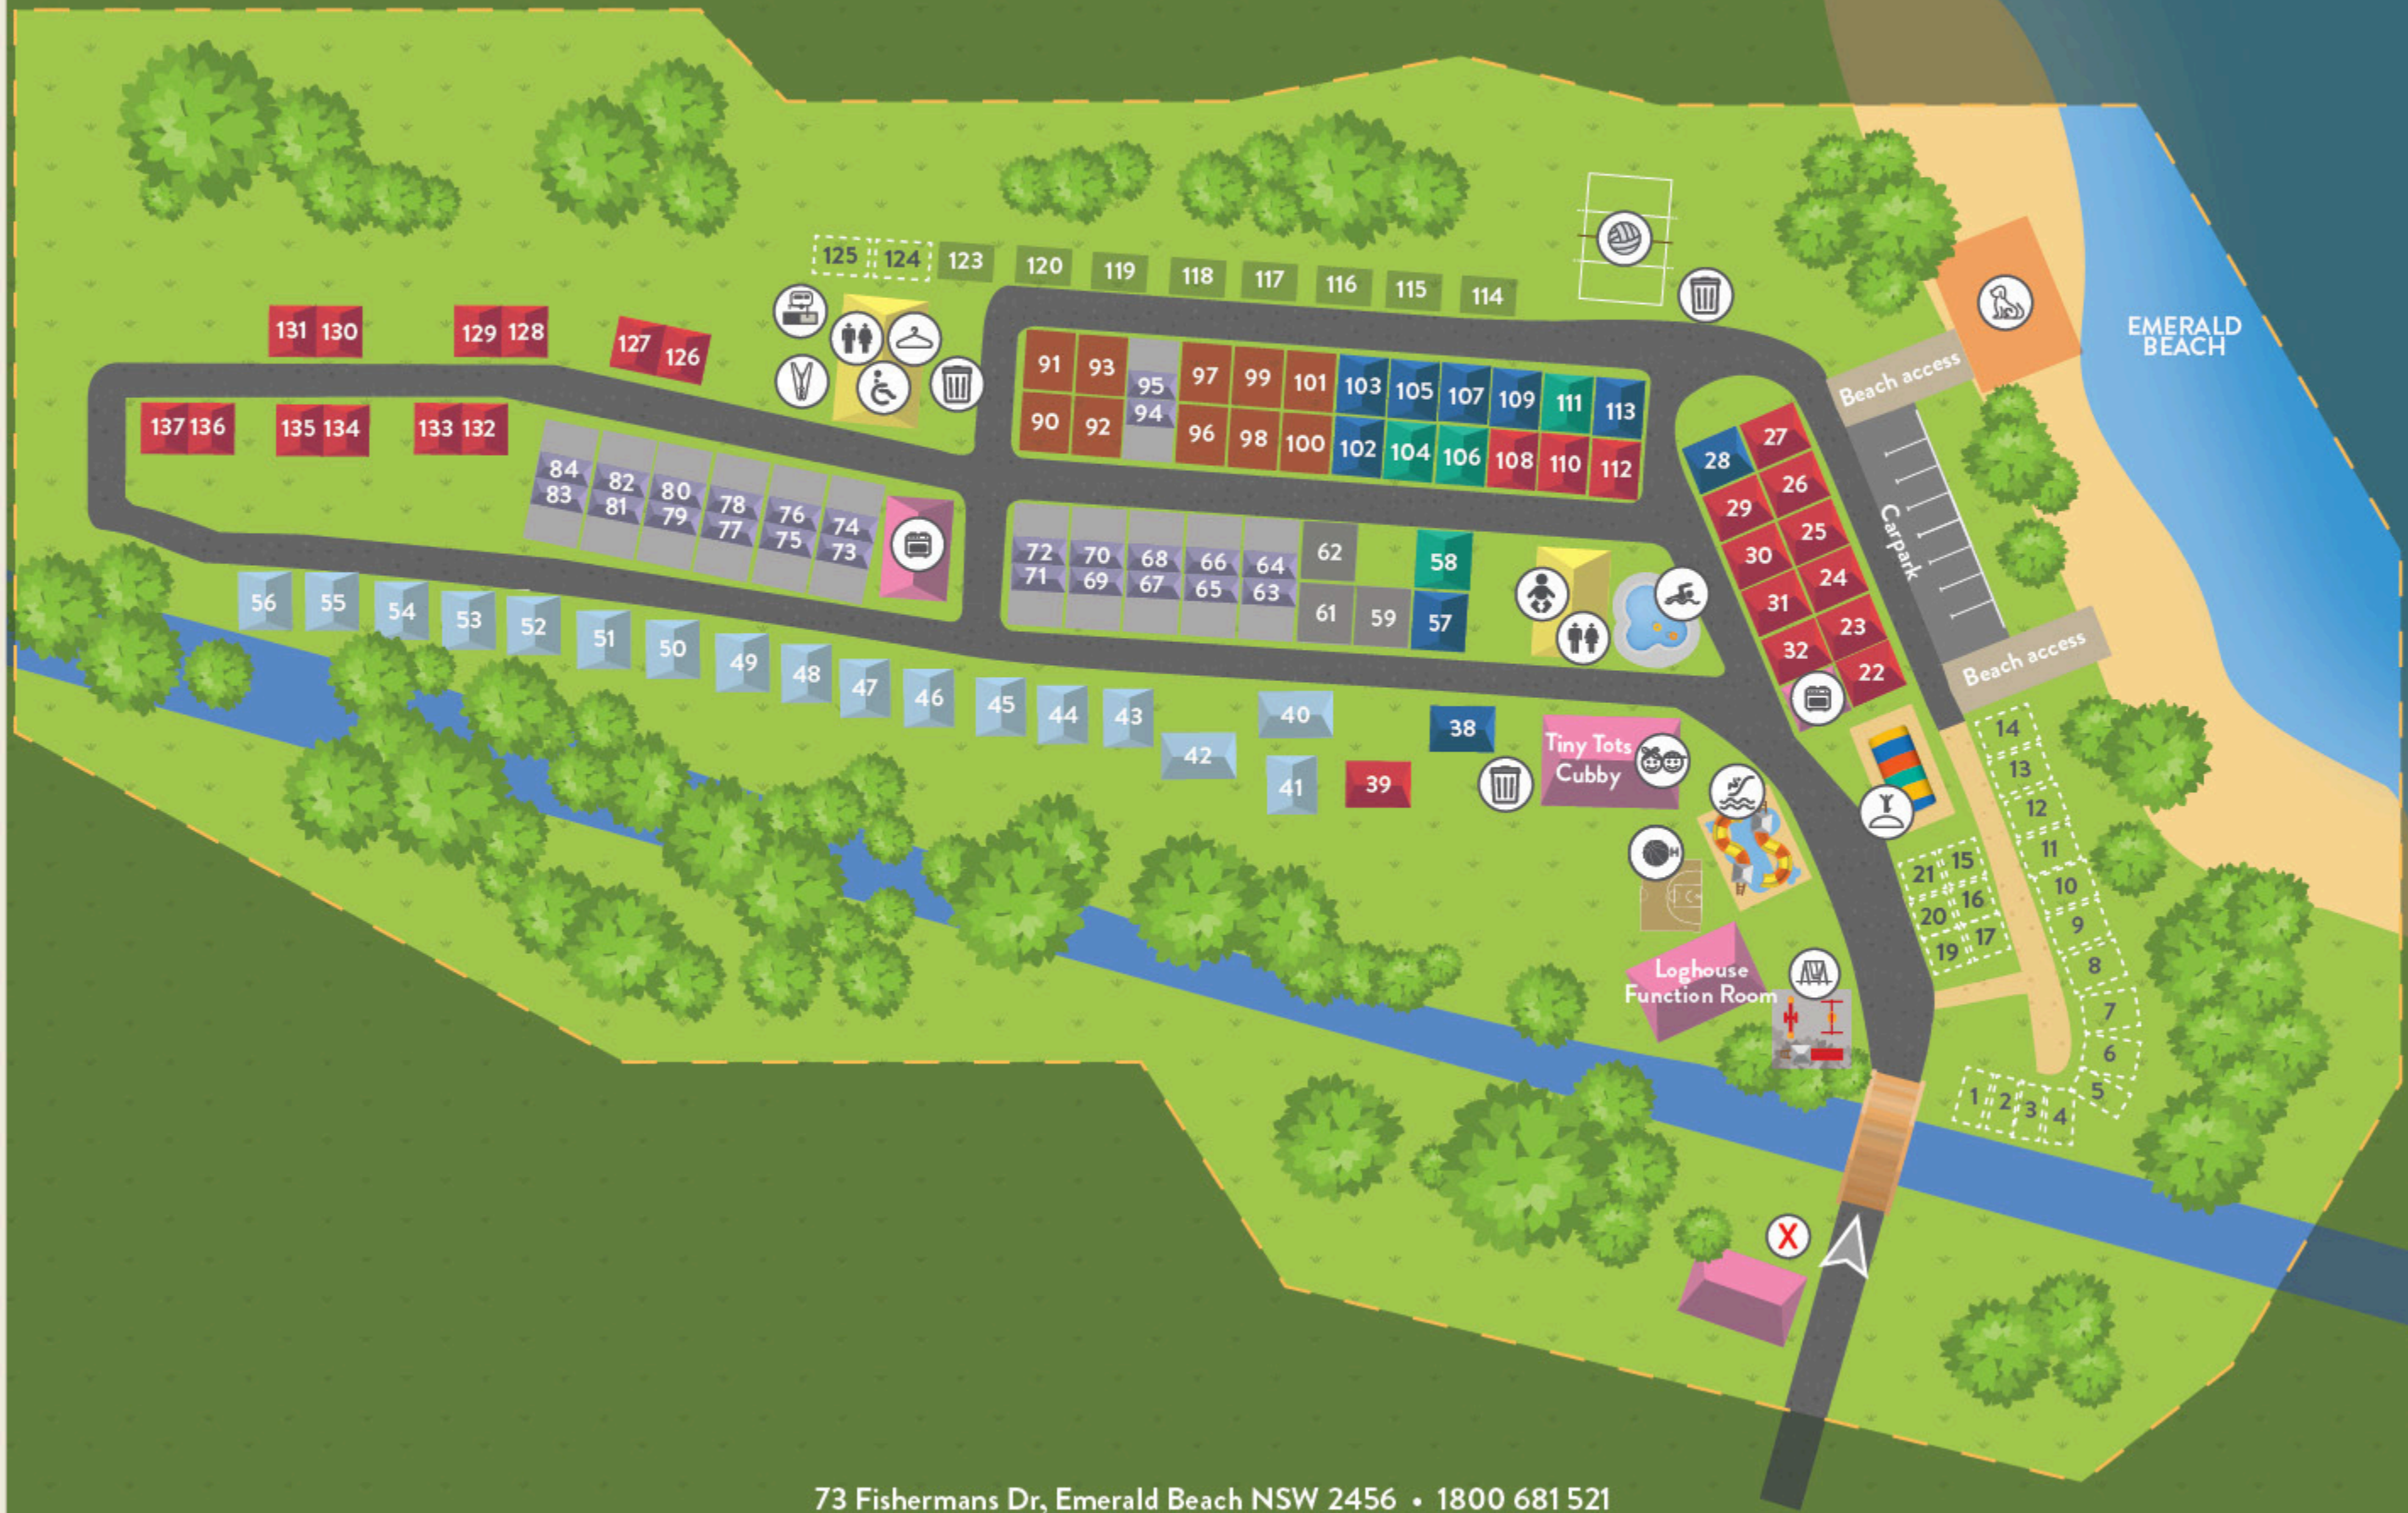

# Discovery PARKS

## EMERALD BEACH

- DELUXE
- SUPERIOR
- STANDARD
- ECONOMY
- ENSUITE SITES
- POWERED SLAB SITES
- POWERED SITES
- UNPOWERED SITES
- COMMON AREAS
- AMENITIES
- POOL
- LAUNDRY
- WATER PARK
- DUMP POINT
- CAMP KITCHEN
- BOUNCING PILLOW
- BBQ
- PLAYGROUND
- DOG OFF LEASH BEACH
- BASKETBALL COURT (HALF)
- TINY TOTS CUBBY
- BEACH VOLLEYBALL
- BINS
- TOILETS
- ACCESSIBLE
- EVACUATION POINT