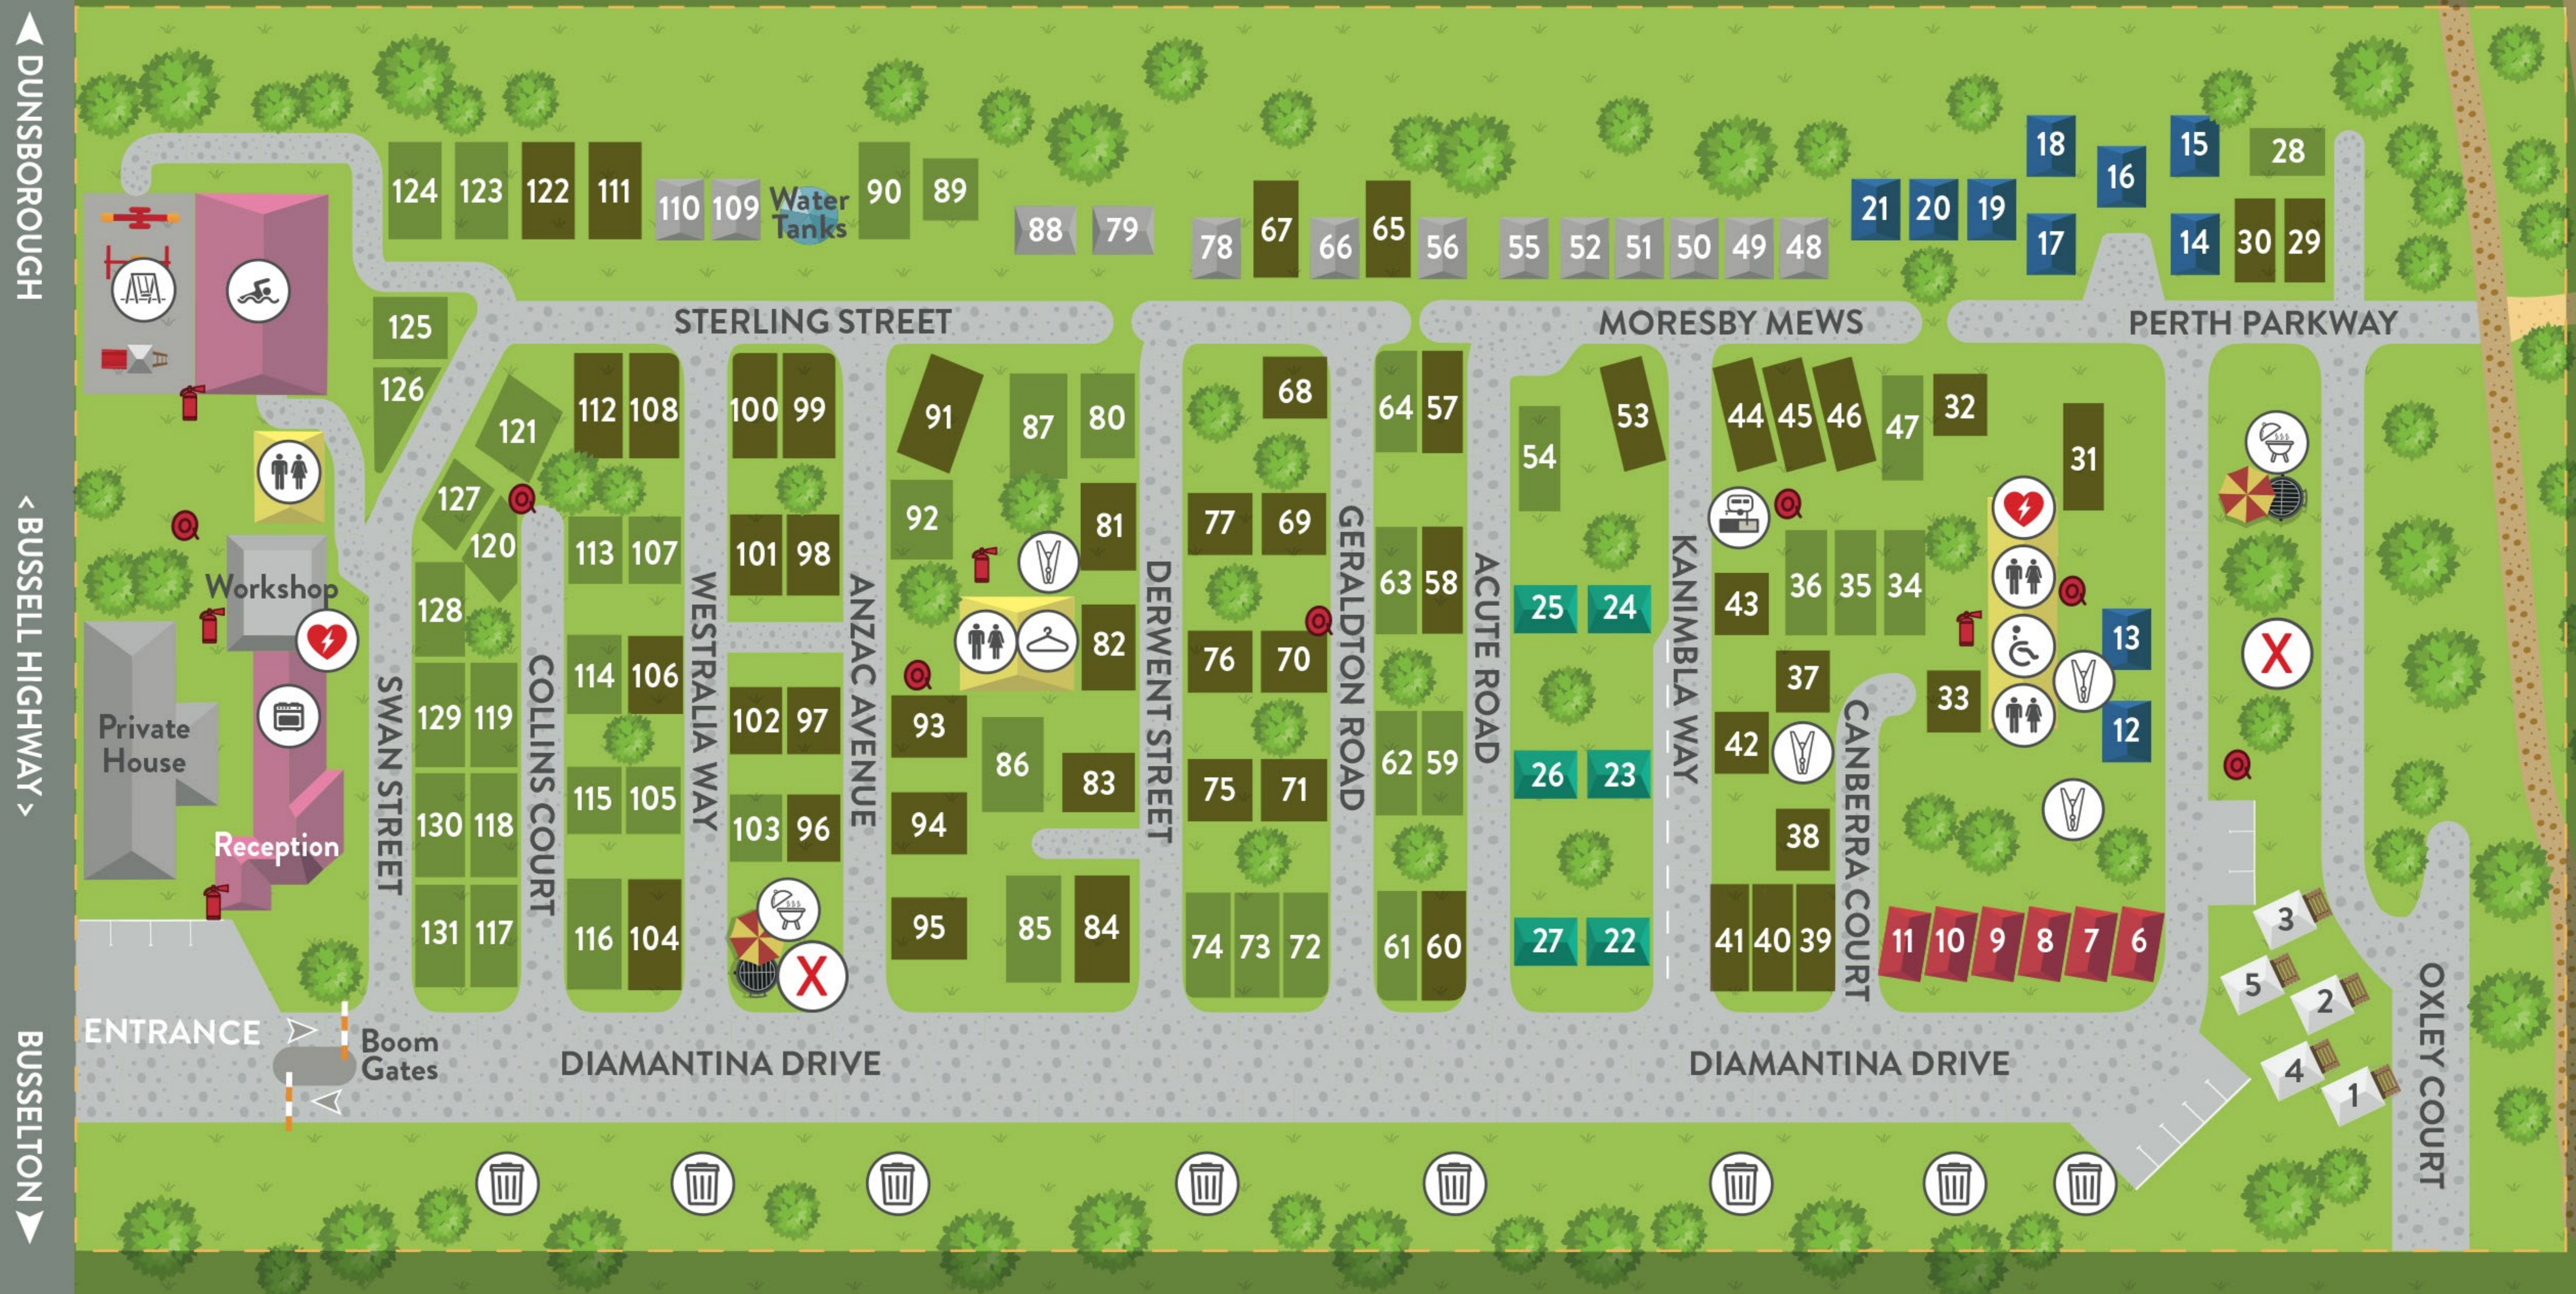

Discovery
PARKS

BUSSELTON

- SUPERIOR
- STANDARD
- SAFARI TENTS
- ECONOMY
- POWERED CARAVAN SITES
- POWERED TENT SITES
- COMMON AREAS
- AMENITIES
- PERMANENT SITES
- INDOOR POOL
- LAUNDRY
- CLOTHES LINE
- DUMP POINT
- CAMP KITCHEN
- BBQ
- BINS
- TOILETS
- ACCESSIBLE
- EVACUATION POINT
- DEFIBRILLATOR

325m approx 4min 30sec walk

583-585 Bussell Highway, Busselton WA 6280 • (08) 9755 4079 • After hours 0481 468 016

Thanks for staying with us.
We'd love to see your photos and hear about your
time at Discovery Parks - Busselton.